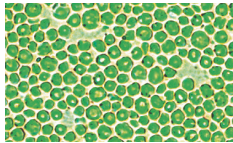

Sun Chlorella® Is More Digestible Than Any Other Brand!

Sun Chlorella®:
90% pulverized cell wall using DYNO®-Mill

Other brands claiming broken or cracked cell wall offer minimal digestibility

Chlorella with a "broken cell wall" has been shown to contain only a small percentage of "broken" cells, which means your body may have a difficult time utilizing the powerful nutrients chlorella has to offer. With Sun Chlorella®, the cell walls have been pulverized; therefore, your body has instant access to its amazing nutrition. Feel the Sun Chlorella® difference!